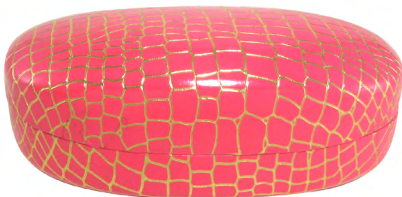

CLAMSHELL CASES

SGC1-644 PINK/GOLD ANIMAL DOTS

SGC1-679 PURPLE/GOLD WAVY SWIRL

SGC1-680 BLACK/GOLD WAVY SWIRL

SGC1-683 PINK/GOLD GREEK KEY

SGC1-WAY 694 PEWTER

SGC1-WAY 695 PEARL

SGC1-WAY 696 GOLDEN SAND

SGC1-WAY 703 BERMUDA PINK

SSGC1-BFLY 706 BERMUDA PINK

Available December 21st

SGC1-712 PINK HOLOGRAM

SGC1-717 TURQ CHAIN LINK

SGC1-722 PURPLE CHAIN LINK

SGC1-726 HOT PINK COBBLESTONE

SGC1-412 PINK/GOLD ANIMAL STRIPE

SGC1-687 BLACK/SILVER ANIMAL STRIPE

SGC1-728 WHITE/GOLD ANIMAL STRIPE

SGC1-729 TURQ/SILVER ANIMAL STRIPE

SGC1-730 PINK/GOLD DIAMOND

evolutioneyestm

CLAMSHELL CASES

Available December 21st

SGC1-631 ECRU/BLACK STRIPE

SGC1-731 WHITE/BLACK STRIPE

SGC1-732 TURQ/BLACK STRIPE

SGC1-733 PINK/BLACK STRIPE

SGC1-634 ECRU/BLACK SPECTATOR DOT

SGC1-635 BLACK/ECRU SPECTATOR DOT

SGC1-734 PINK/WHITE SPECTATOR DOT

SGC1-735 TURQ /WHITE SPECTATOR DOT