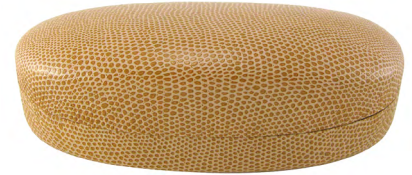

SGC1-761 WHITE NAUTICAL STRIPE

SGC1-762 PINK NAUTICAL STRIPE

SGC1-763 CRM CHECKMATE

SGC1-764 PNK CHECKMATE

SGC1-765 TURQ CHECKMATE

SGC1-766 PRP CHECKMATE

SGC1-767 BLK TEXTURE KNOT

SGC1-768 ECRU TEXTURE KNOT

SGC1-769 MAUVE TEXTURE KNOT

CLAMSHELL CASES

Available January 29th 2016

SGC1-770 CORAL TEXTURE KNOT

SGC1-709 BLACK PEBBLE GRAIN

SGC1-710 NATURAL PEBBLE GRAIN

SGC1-711 PINK PEBBLE GRAIN

SGC1-771 BLUE PEBBLE GRAIN

SGC1-772 BROWN CHEETAH

SGC1-773 CTWBP MULTI STRIPE

SGC1-774 OPRHW MULTI STRIPE

SGC1-775 BLACK MOSAIC

SGC1-776 BLUE MOSAIC

SGC1-777 WHITE MOSAIC

SGC1-778 PINK MOSAIC

SGC1-779 BLK GRASS TEXTURE

SGC1-780 BLUSH GRASS TEXTURE

SGC1-781 LILAC GRASS TEXTURE

SGC1-782 BLUE GRASS TEXTURE

SGC1-783 BLK SILVER LACE

SGC1-784 ORANGE SILVER LACE

evolutioneyes_{tm}

CLAMSHELL CASES

Available January 29th 2016