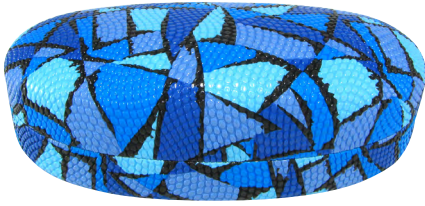

SGC1-731 WHITE/BLACK STRIPE

SGC1-732 TURQ/BLACK STRIPE

SGC1-733 PINK/BLACK STRIPE

SGC1-634 ECRU/BLACK SPECTATOR DOT

SGC1-635 BLACK/ECRU SPECTATOR DOT

SGC1-734 PINK/WHITE SPECTATOR DOT

SGC1-735 TURQ /WHITE SPECTATOR DOT

SGC1-736 BLACK/ECRU CHEVRON

SGC1-737 TURQ VICTORIAN LACE

SGC1-738 HOT PINK VICTORIAN LACE

SGC1-739 PALE PINK VICTORIAN LACE

SGC1-741 PINK/WHITE SPRING DOT

SGC1-742 TURQ/WHITE SPRING DOT

SGC1-743 BLACK/WHITE POLKA DOT

SGC1-745 PINK/WHITE POLKA DOT

SGC1-748 TURQ/GOLD RIBBON

SGC1-750 PURPLE STAINGLASS

evolutioneyestm

CLAMSHELL CASES

Available December 21st

SGC1-751 BLUE STAINGLASS

SGC1-752 ECRU STAINGLASS

SGC1-753 ECRU CROCO

SGC1-754 LILAC CROCO

SGC1-755 B/W TRIBAL

SGC1-756 W/B SPECTATOR DOT

SGC1-757 B/W SPECTATOR DOT

SGC1-759 B/W CROSSHATCH

SGC1-758 B/W IKAT

Available January 29th 2016