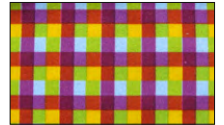

K04RX PINK • 55 □ 13-135 • Silver metal frame with pink epoxy and solid grey lens		
Order qty.	X Price	EXTD Price

All prices are FOB Smithfield, RI

evolutioneyes_{im}

270 Jenckes Hill Road | Smithfield, RI 02917 | Tel: 888.864.7297 | Fax: 866.422.7552 | www.evolutioneyes.com

Visit our website to access the most current catalog.

page 1

This catalog updated on 08/26/