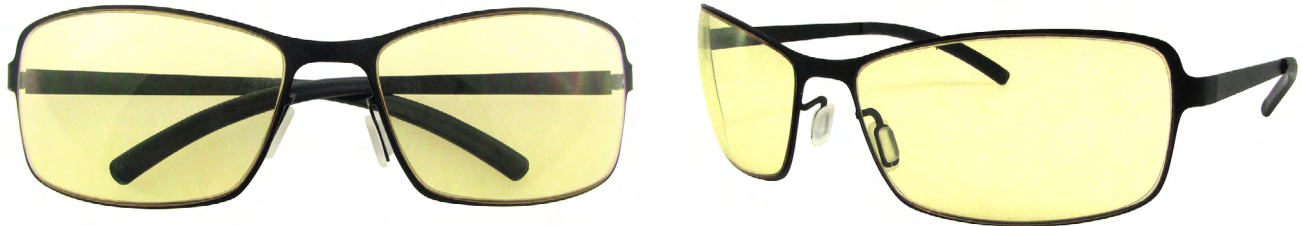

e-specs **GAMERS**

by evolutioneyes[™]

Reduce computer eye fatigue

GAME ON 2 Black • Semi rimless matte black frame with light yellow tint, AR coating, uv protection

Order qty.	X	Price	EXTD Price
		\$9.00	

WINNER Black • Matte black stainless steel frame with light yellow tint, AR coating, uv protection

Order qty.	X	Price	EXTD Price
		\$9.00	

Frame includes black zipper protective case

evolutioneyestm

LEON MAX