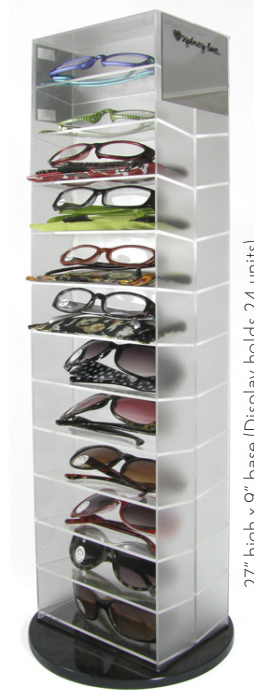

SLR782 DEMI MULTI • Tortoise to multi
fade front / multi fade temple with crystals &
deco
+1.5 +2.0 +2.5 +3.0

DISPLAYS

FREE
Display SL30WPKT
with 36 pc. order

18" high x 8" wide (Display holds 30 units)

FREE
Display EW412
with 48 pc. order

27" high x 9" base (Display holds 24 units)

FREE
6 piece display
ramp with
12 pc. order

18.5" high x 7" base